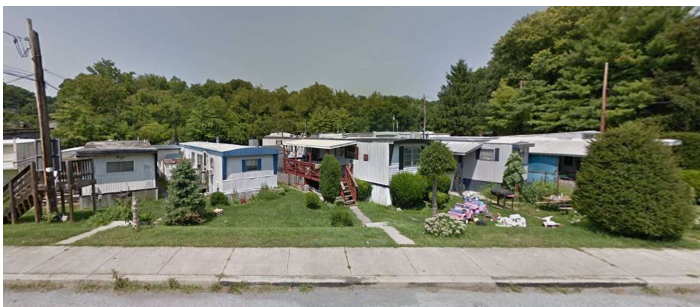

## Property Location (1 Location)

20 W Poplar St

Property Photos (19) photos)

Tony C Checchia  
MD 307505  
301.471.8669