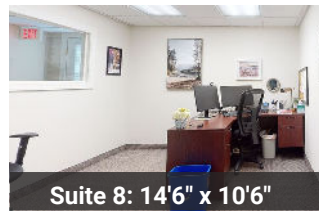

Available Suites and Sizes

Suite 1: 13'0" x 9'5"

Suite 2: 14'4" x 9'11"

Suite 3: 14'4" x 10'1"

Suite 4: 10'8" x 9'9"

Suite 5: 10'8" x 11'10"

Suite 6: 10'5" x 11'10"

Suite 7: 12'7" x 11'10"

Suite 8: 14'6" x 10'6"

Suite 9: 14'6" x 9'6"

Suite 10: 14'6" x 20'11"

Building and Suite Tours Available by Appointment

Call or Text: 301-644-2606

Suite Rentals Include:

- Private Parking Lot
- Front Desk Attendant
- Use of Conference Room
- Use of Business Copier/Printer (Metered)
- Access to Kitchenette
- Janitorial Services
- Internet/WiFi
- Secured Building with Alarm System

617 W. Patrick Street

Real Estate Professional Center

- 10 Suites
- Prime Location
- Great Visibility
- Easy Access
to Downtown,
Route 15, I-70
& I-270
- Private Parking

**First Offering
Pricing
Starting at
\$499/Month!**