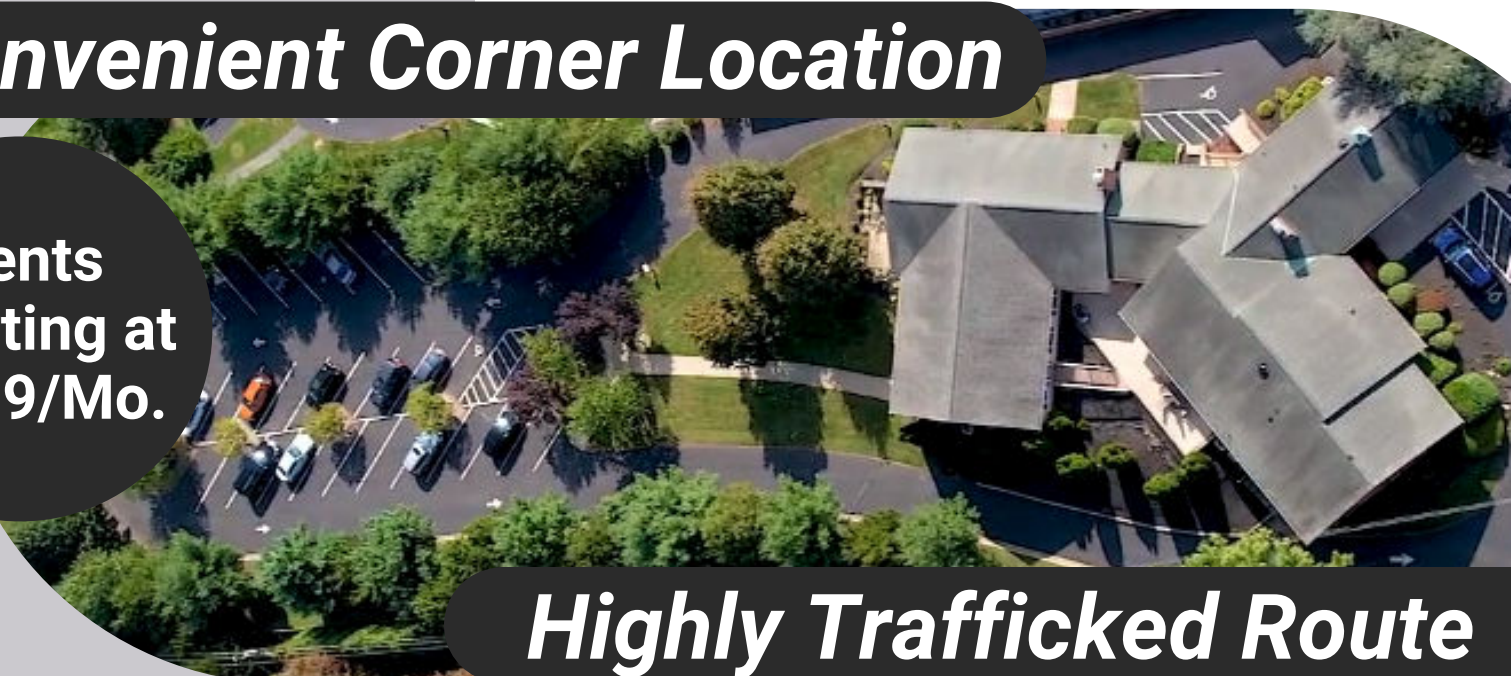

Real Estate Professional Center
617 W. Patrick Street

FIRST OFFERING

Business Suite Rentals at Real Estate Professional Center

Convenient Corner Location

Rents Starting at \$499/Mo.

Highly Trafficked Route

617 W. Patrick Street

Real Estate Professional Center

- 10 Suites
- Prime Location
- Great Visibility
- Easy Access
to Downtown,
Route 15, I-70
& I-270
- Private Parking

**First Offering
Pricing
Starting at
\$499/Month!**