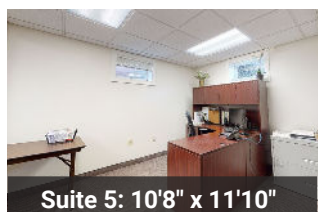

Available Suites and Sizes

Suite 1: 13'0" x 9'5"

Suite 2: 14'4" x 9'11"

Suite 3: 14'4" x 10'1"

Suite 4: 10'8" x 9'9"

Suite 5: 10'8" x 11'10"

Suite 6: 10'5" x 11'10"

Suite 7: 12'7" x 11'10"

Suite 8: 14'6" x 10'6"

Suite 9: 14'6" x 9'6"

Suite 10: 14'6" x 20'11"

Building and Suite Tours Available by Appointment

Call or Text: 301-644-2606

Suite Rentals Include:

- Private Parking Lot
- Front Desk Attendant
- Use of Conference Room
- Use of Business Copier/Printer (Metered)
- Access to Kitchenette
- Janitorial Services
- Internet/WiFi
- Secured Building with Alarm System