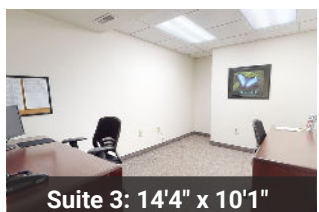

Real Estate Professional Center
617 W. Patrick Street

FIRST OFFERING

Business Suite Rentals at Real Estate Professional Center

Convenient Corner Location

Rents Starting at \$499/Mo.

Highly Trafficked Route

Available Suites and Sizes

Suite 1: 13'0" x 9'5"

Suite 2: 14'4" x 9'11"

Suite 3: 14'4" x 10'1"

Suite 4: 10'8" x 9'9"

Suite 5: 10'8" x 11'10"

Suite 6: 10'5" x 11'10"

Suite 7: 12'7" x 11'10"

Suite 8: 14'6" x 10'6"

Suite 9: 14'6" x 9'6"

Suite 10: 14'6" x 20'11"

Building and Suite Tours Available by Appointment

Call or Text: 301-644-2606

Suite Rentals Include:

- Private Parking Lot
- Front Desk Attendant
- Use of Conference Room
- Use of Business Copier/Printer (Metered)
- Access to Kitchenette
- Janitorial Services
- Internet/WiFi
- Secured Building with Alarm System