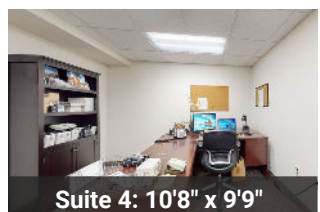

Available Suites and Sizes

Suite 1: 13'0" x 9'5"

Suite 2: 14'4" x 9'11"

Suite 3: 14'4" x 10'1"

Suite 4: 10'8" x 9'9"

Suite 5: 10'8" x 11'10"

Suite 6: 10'5" x 11'10"

Suite 7: 12'7" x 11'10"

Suite 8: 14'6" x 10'6"

Suite 9: 14'6" x 9'6"

Suite 10: 14'6" x 20'11"

Building and Suite Tours Available by Appointment

Call or Text: 301-644-2606

Suite Rentals Include:

- Private Parking Lot
- Front Desk Attendant
- Use of Conference Room
- Use of Business Copier/Printer (Metered)
- Access to Kitchenette
- Janitorial Services
- Internet/WiFi
- Secured Building with Alarm System