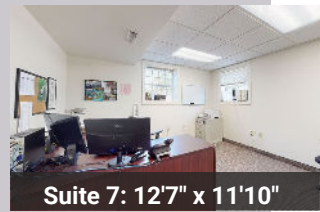

Available Suites and Sizes

Suite 1: 13'0" x 9'5"

Suite 2: 14'4" x 9'11"

Suite 3: 14'4" x 10'1"

Suite 4: 10'8" x 9'9"

Suite 5: 10'8" x 11'10"

Suite 6: 10'5" x 11'10"

Suite 7: 12'7" x 11'10"

Suite 8: 14'6" x 10'6"

Suite 9: 14'6" x 9'6"

Suite 10: 14'6" x 20'11"

Building and Suite Tours Available by Appointment

Call or Text: 301-644-2606

Suite Rentals Include:

- Private Parking Lot
- Front Desk Attendant
- Use of Conference Room
- Use of Business Copier/Printer (Metered)
- Access to Kitchenette
- Janitorial Services
- Internet/WiFi
- Secured Building with Alarm System

617 W. Patrick Street

Real Estate Professional Center

- 10 Suites
- Prime Location
- Great Visibility
- Easy Access
to Downtown,
Route 15, I-70
& I-270
- Private Parking

**First Offering
Pricing
Starting at
\$499/Month!**